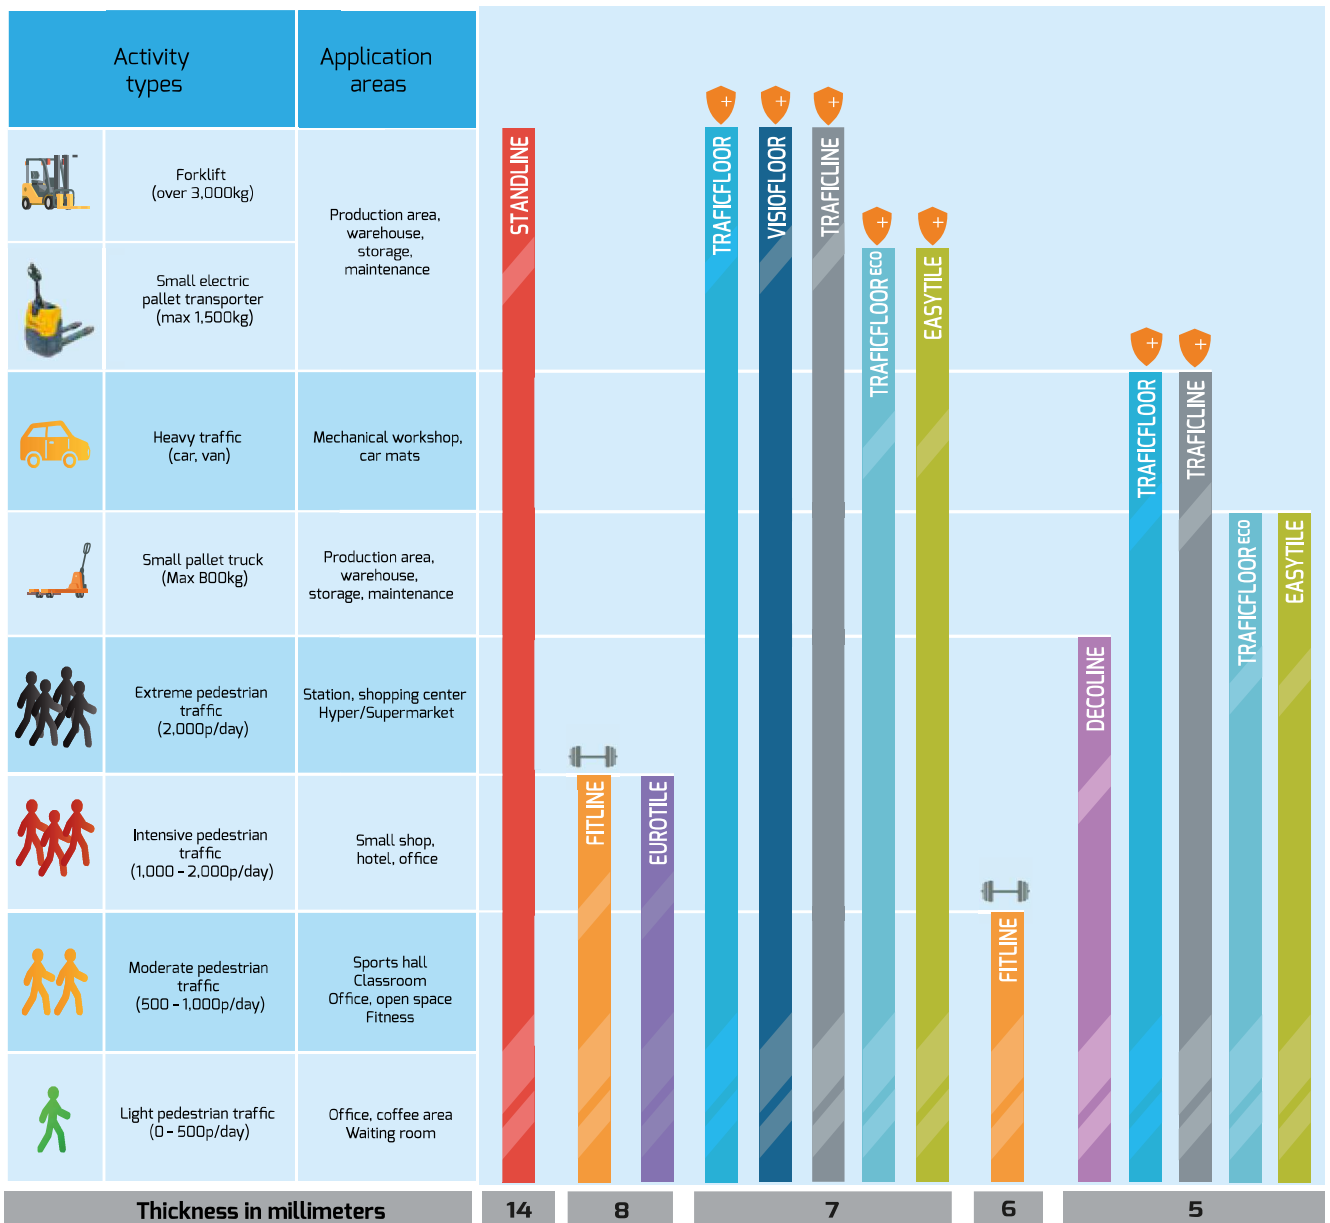

Use **guide**

Find the product that meets your needs and expectations!

This guide is a sales illustration of the usage possibilities of our products and may not be considered as a recommendation by TLM. Other parameters such as: the state of the surface, the frequency and intensity of the mechanical and chemical stresses, the exposure to extreme temperatures (frost, sun) are not taken into account in this guide. They can strongly influence the choice of the product and the method of installation (with or without adhesive) and must be subject to detailed specifications by a project manager. The indications in parentheses are only illustrations and are given purely for information purposes. They cannot under any circumstances be considered as contractual. TLM cannot be held responsible in case of bad recommendation or misuse of its products. If any doubt, contact one of our technical sales representatives or our customer service on: +33 (0)4 70 51 52 97 where you will be oriented to the best contact person.